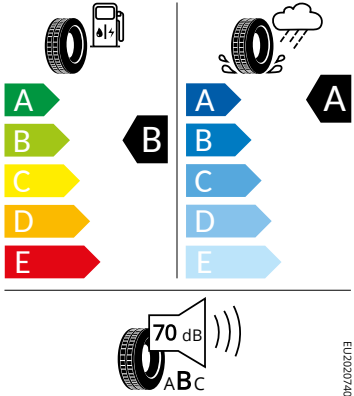

2020/740

- KUMHO TIRE EUROPE GmbH 225/45 R18

KUMHO TIRE EUROPE GmbH

2342593

225/45 R18

C1