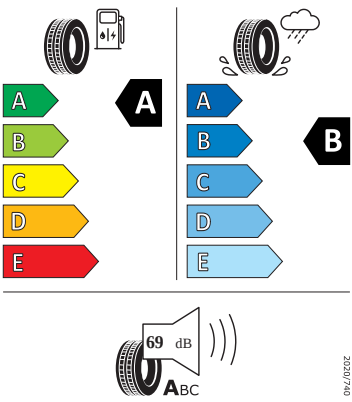

Continental 0358162

195/55 R 16 91 V XL C1

2020/740

- Goodyear 195/55 R16

GOODYEAR 546884

195/55R16 91 V XL C1

2020/740